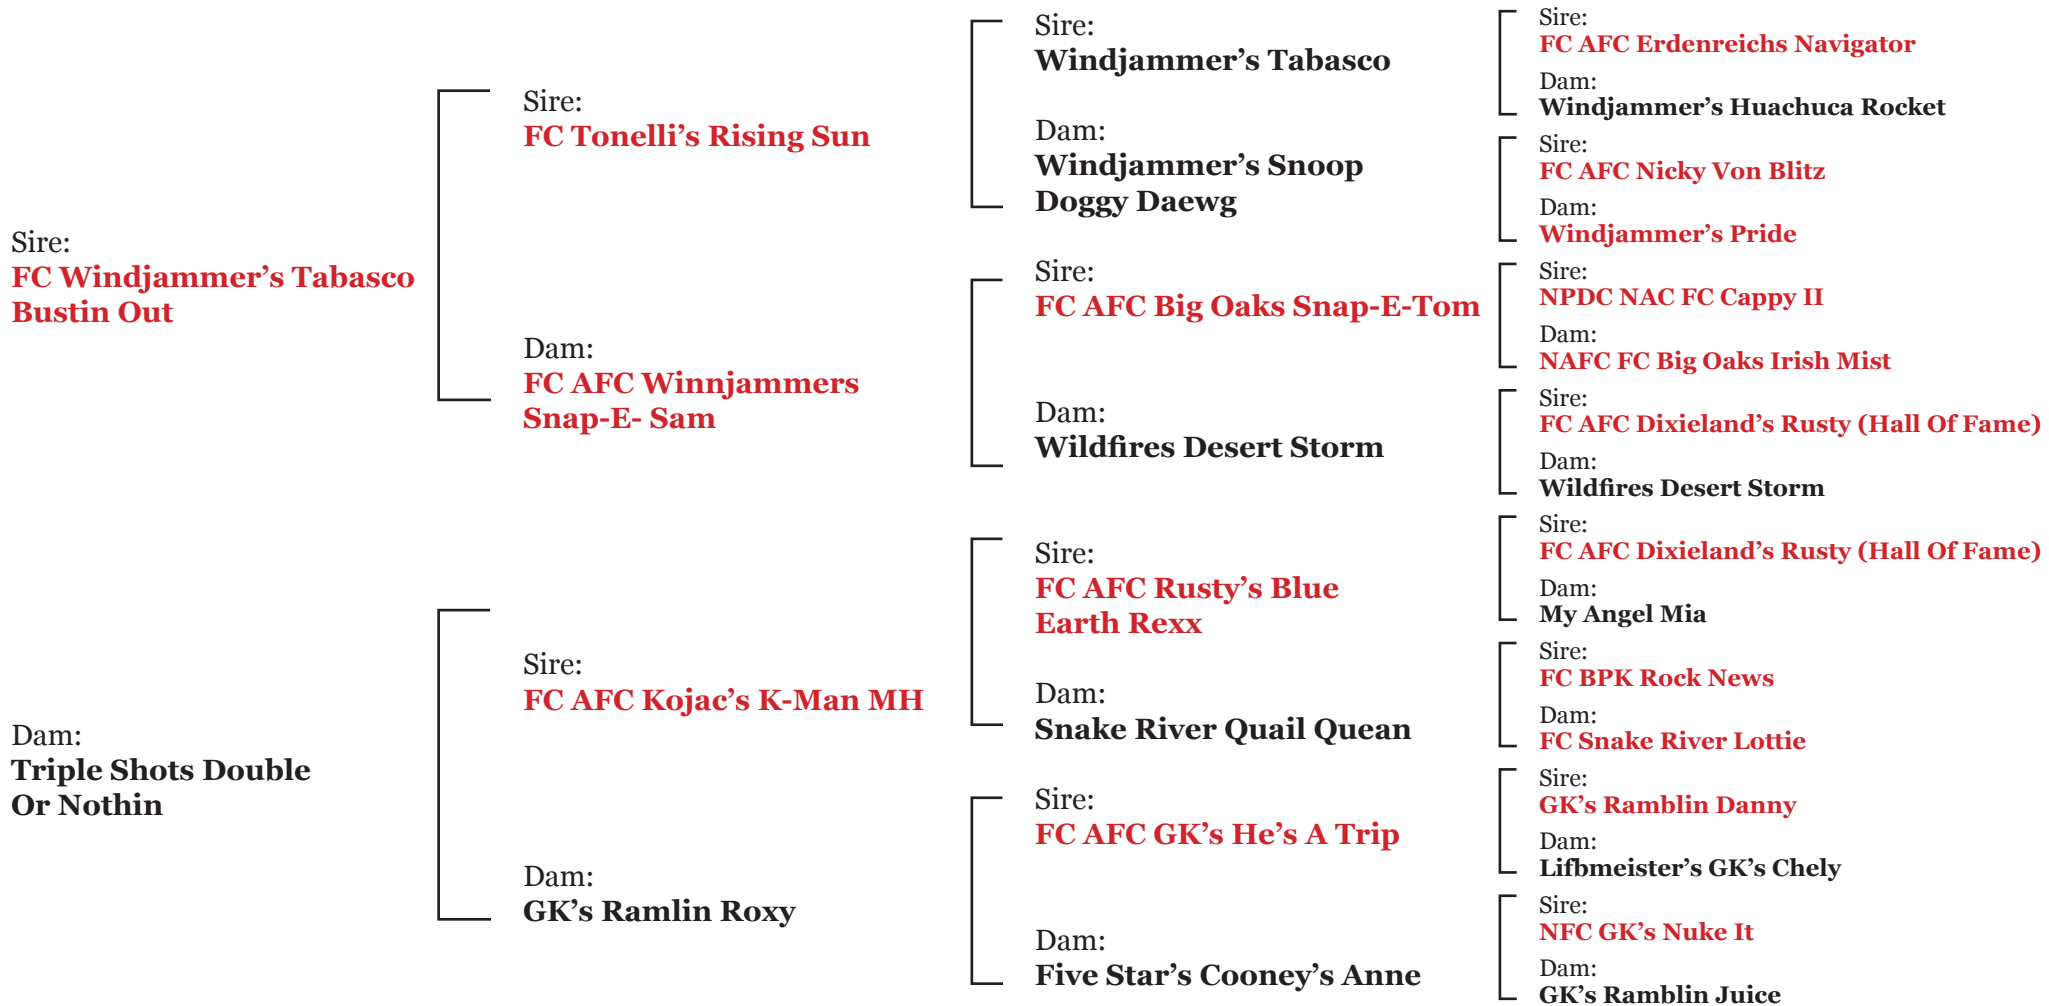

# Pedigree for: **NBU's Ruby Mountain Rocky**

**Breed - German Shorthair Pointer**

**D.O.B. 6/1/2010 • Sex: Female • Color: Liver & White**

Tim Curry  
tim@oregonsportingdog.com

Kennel (541) 420-9393  
www.oregonsportingdog.com