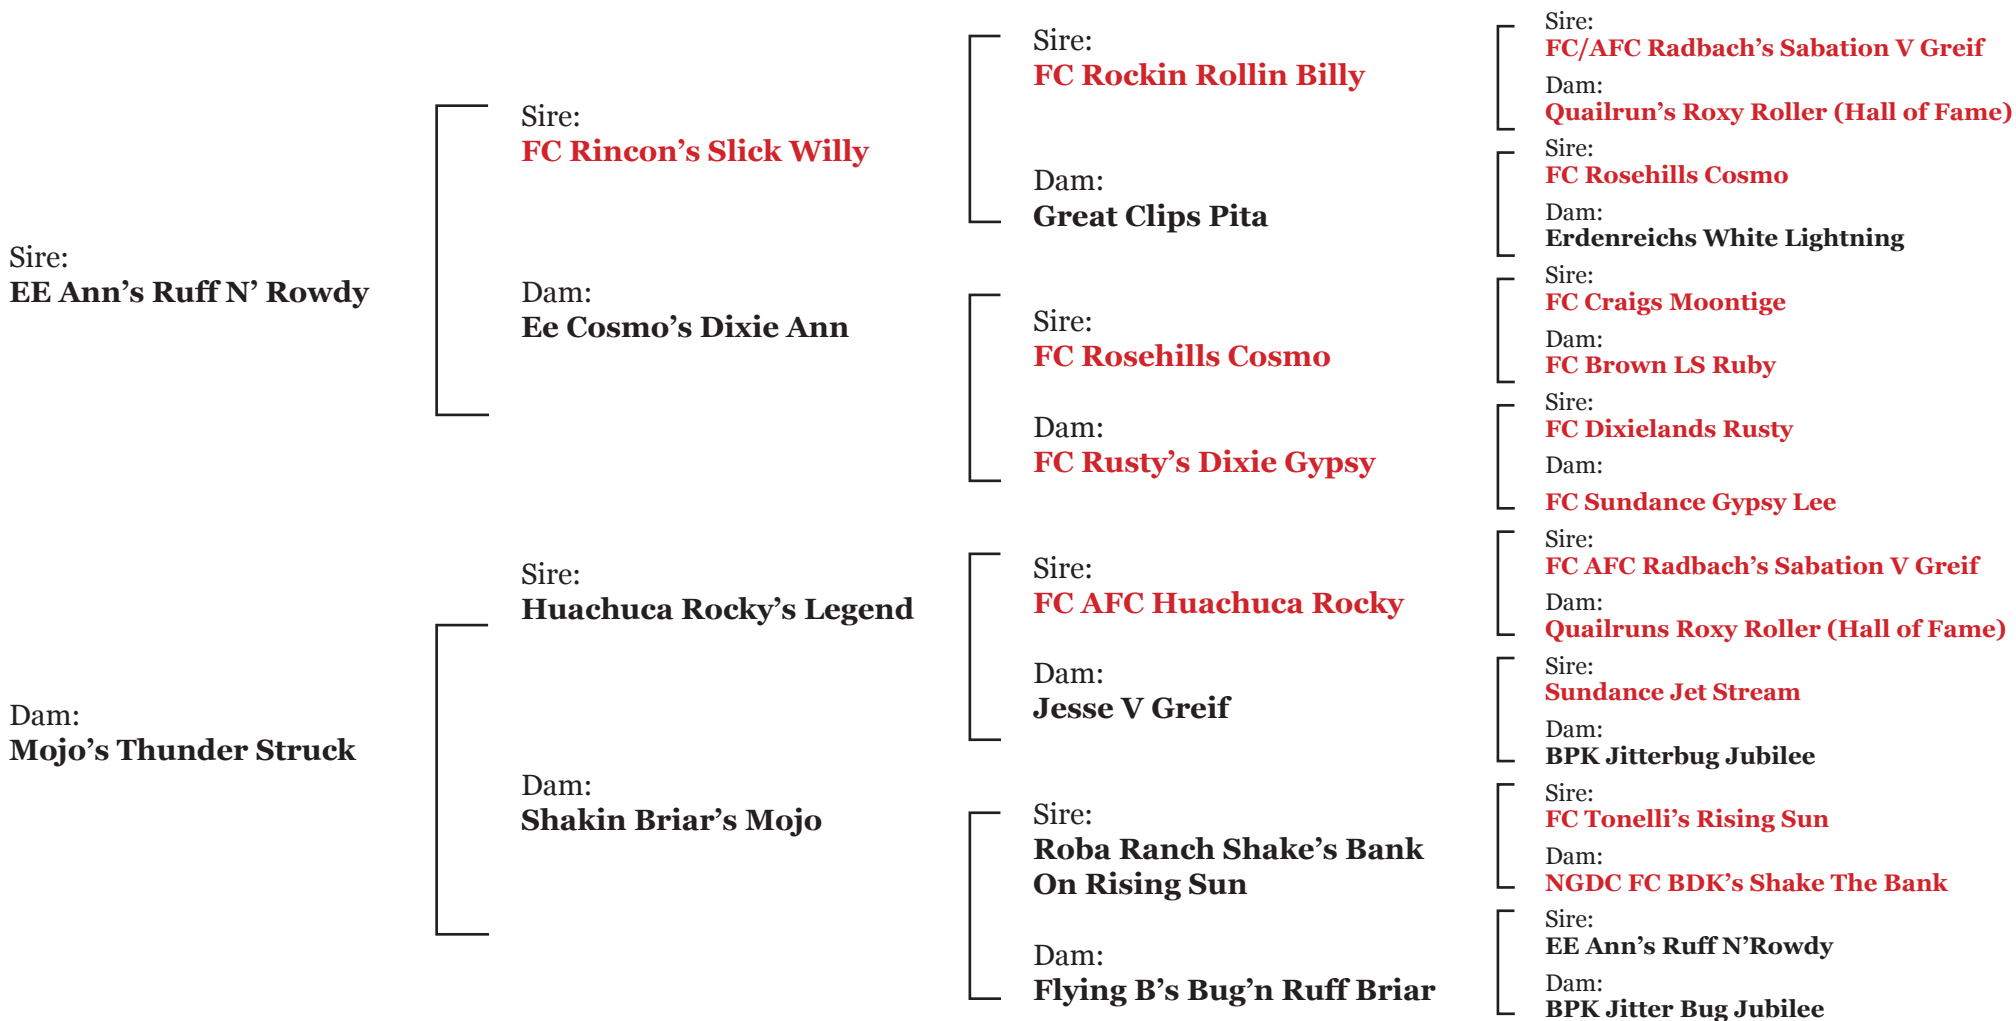

Pedigree for: Rowdy's A Touch To Much

Breed - German Shorthair Pointer

D.O.B. 06/10/2015 • Sex: Male • Color: White & Liver

Tim Curry
tim@oregonsportingdog.com

Kennel (541) 420-9393
www.OregonSportingDog.com