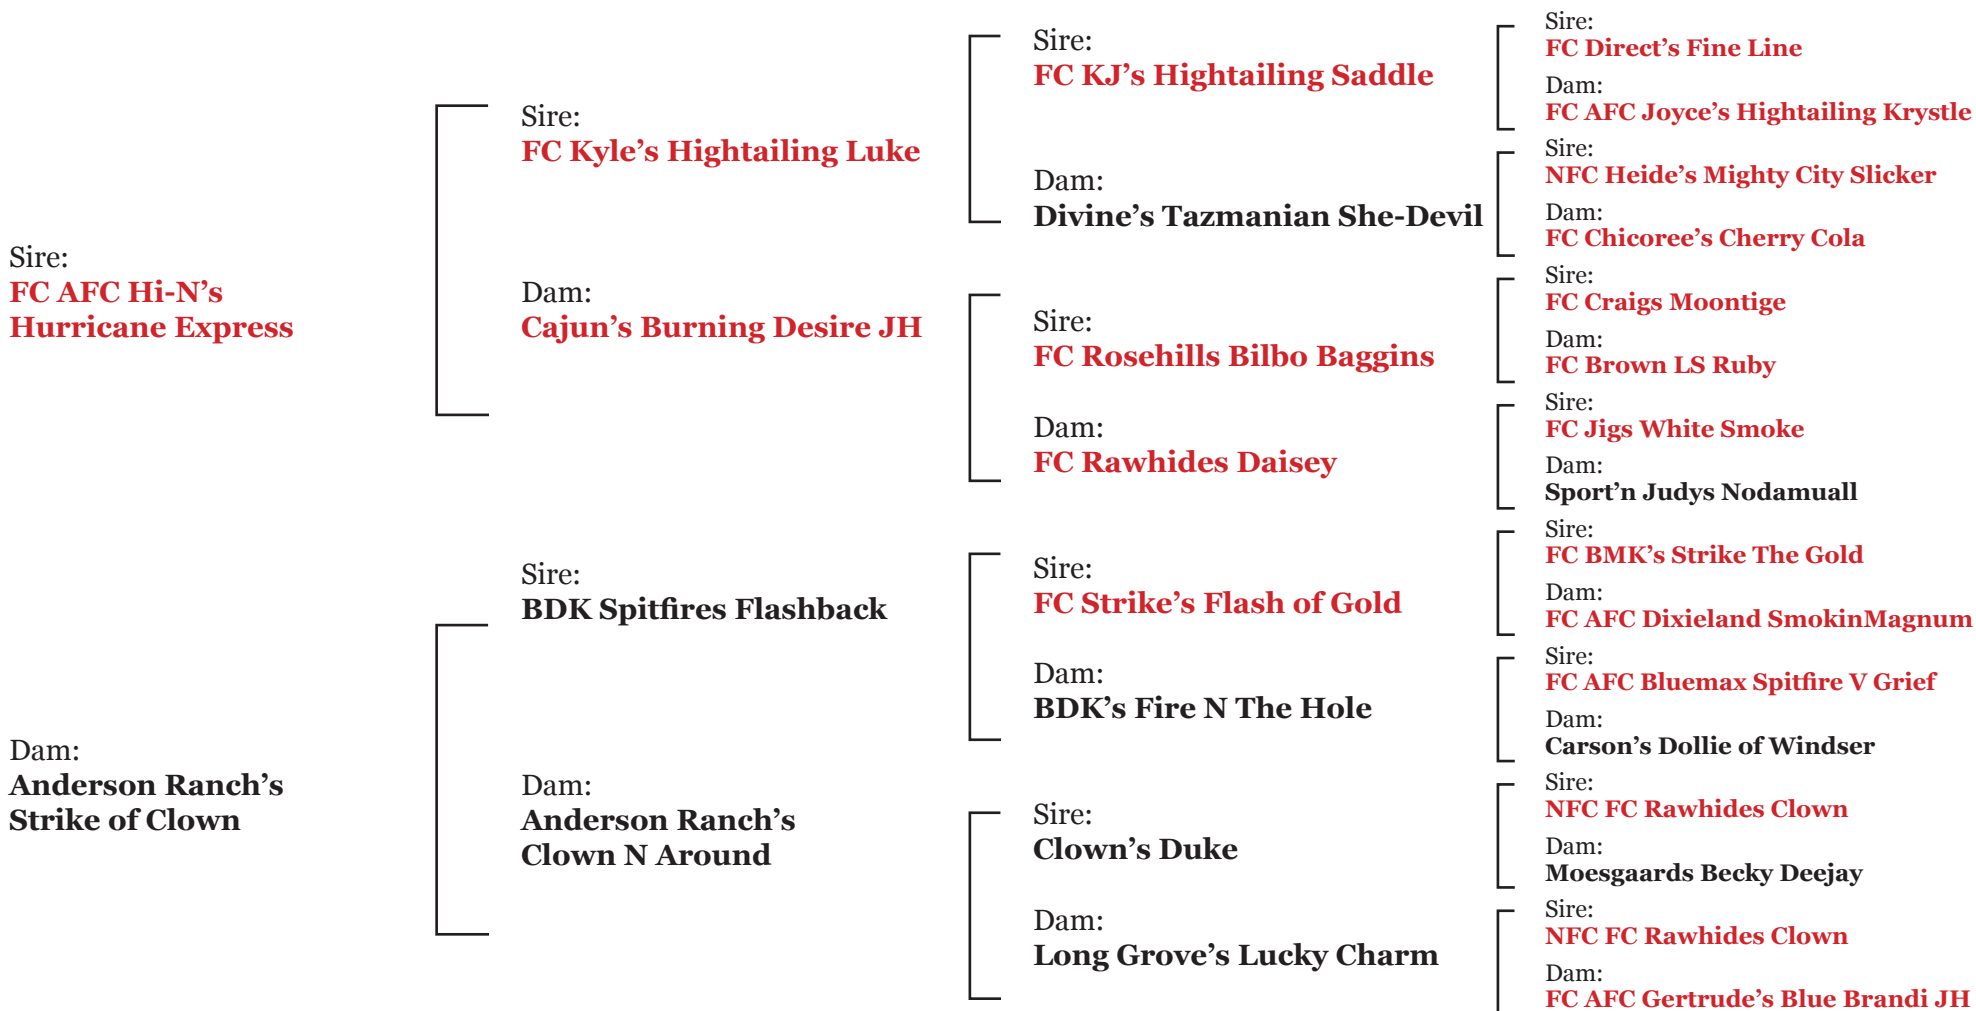

Pedigree for: Whole Lotta Raisin Cane
Breed - German Shorthair Pointer
D.O.B. 04/25/2012 • Sex: Female • Color: White & Liver

Tim Curry
 tim@oregonsportingdog.com

Kennel (541) 420-9393
 www.OregonSportingDog.com