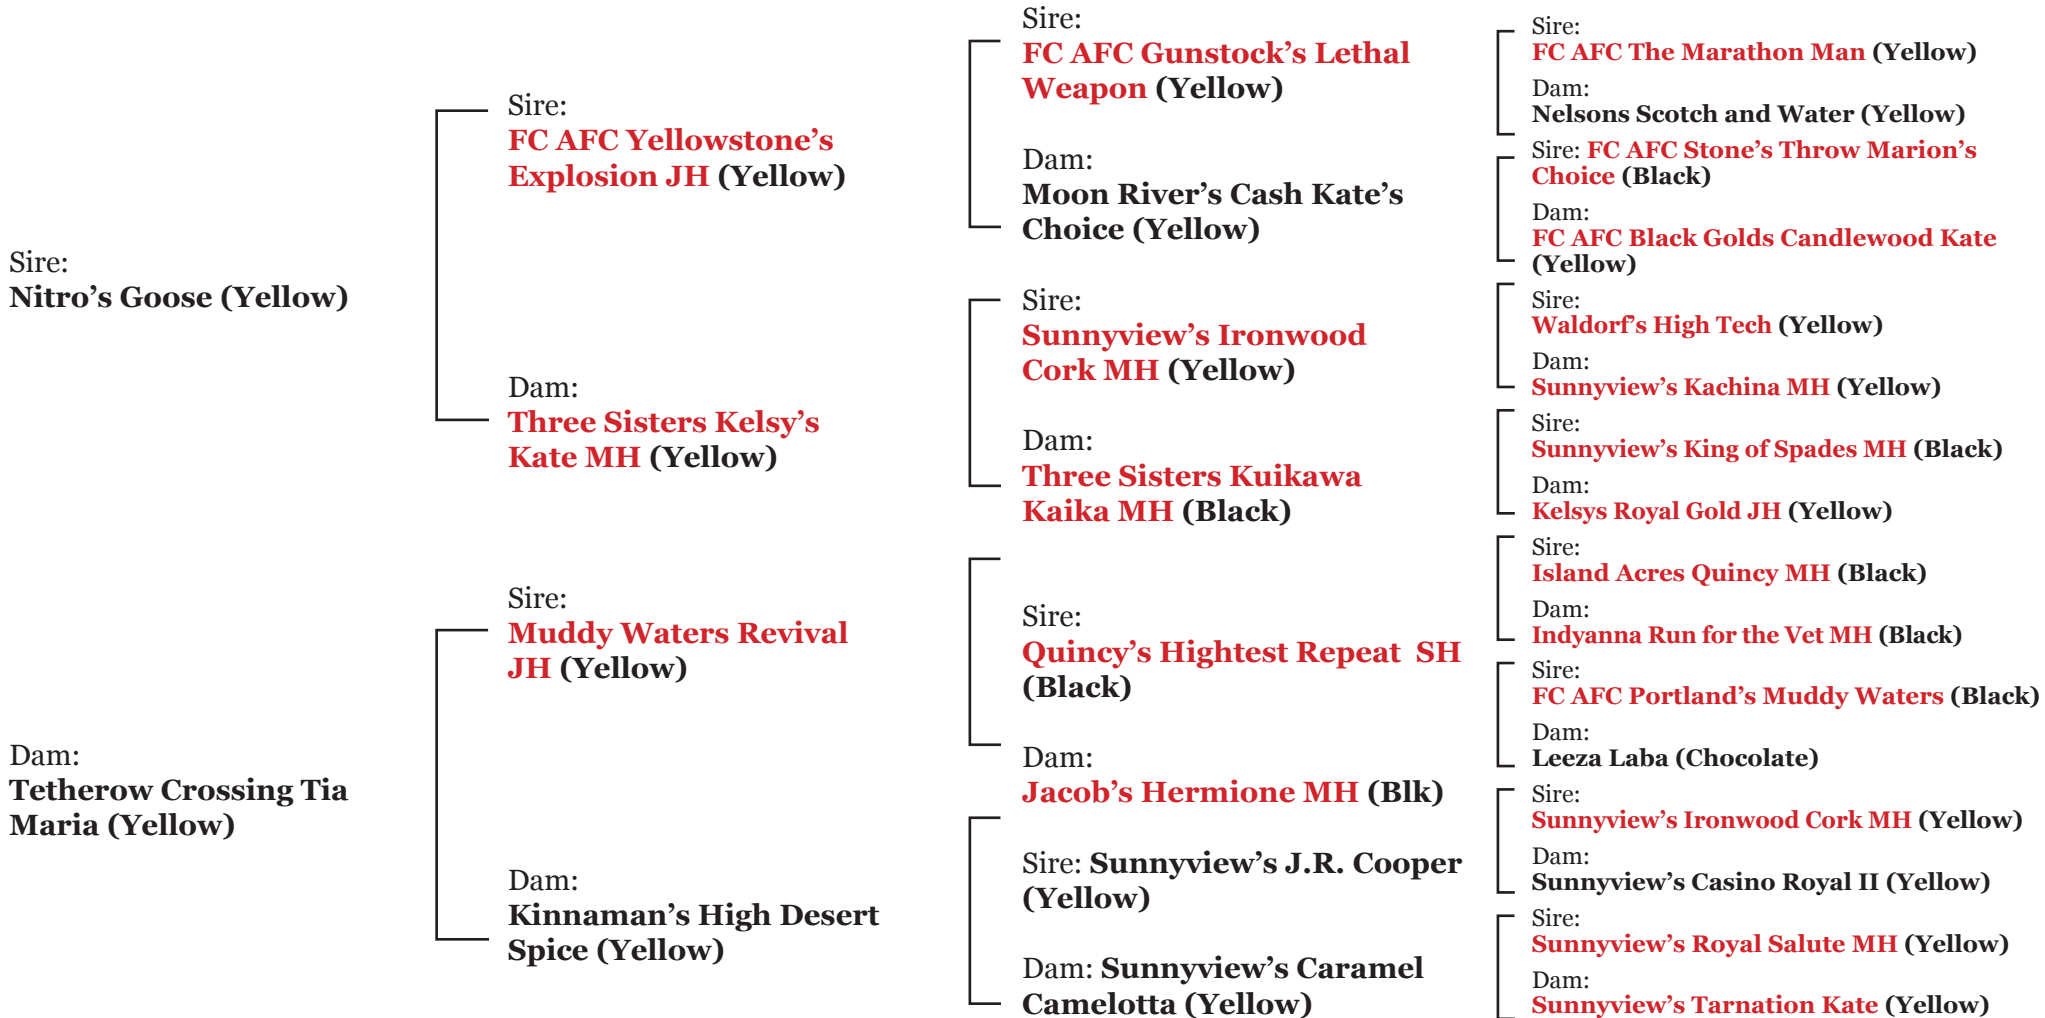

Pedigree for: Teal
Breed - Labrador Retriever
D.O.B. 02/09/13 • Sex: Female • Color: Yellow

Tim Curry
 tim@oregonsportingdog.com

Kennel (541) 420-9393
 www.oregonsportingdog.com