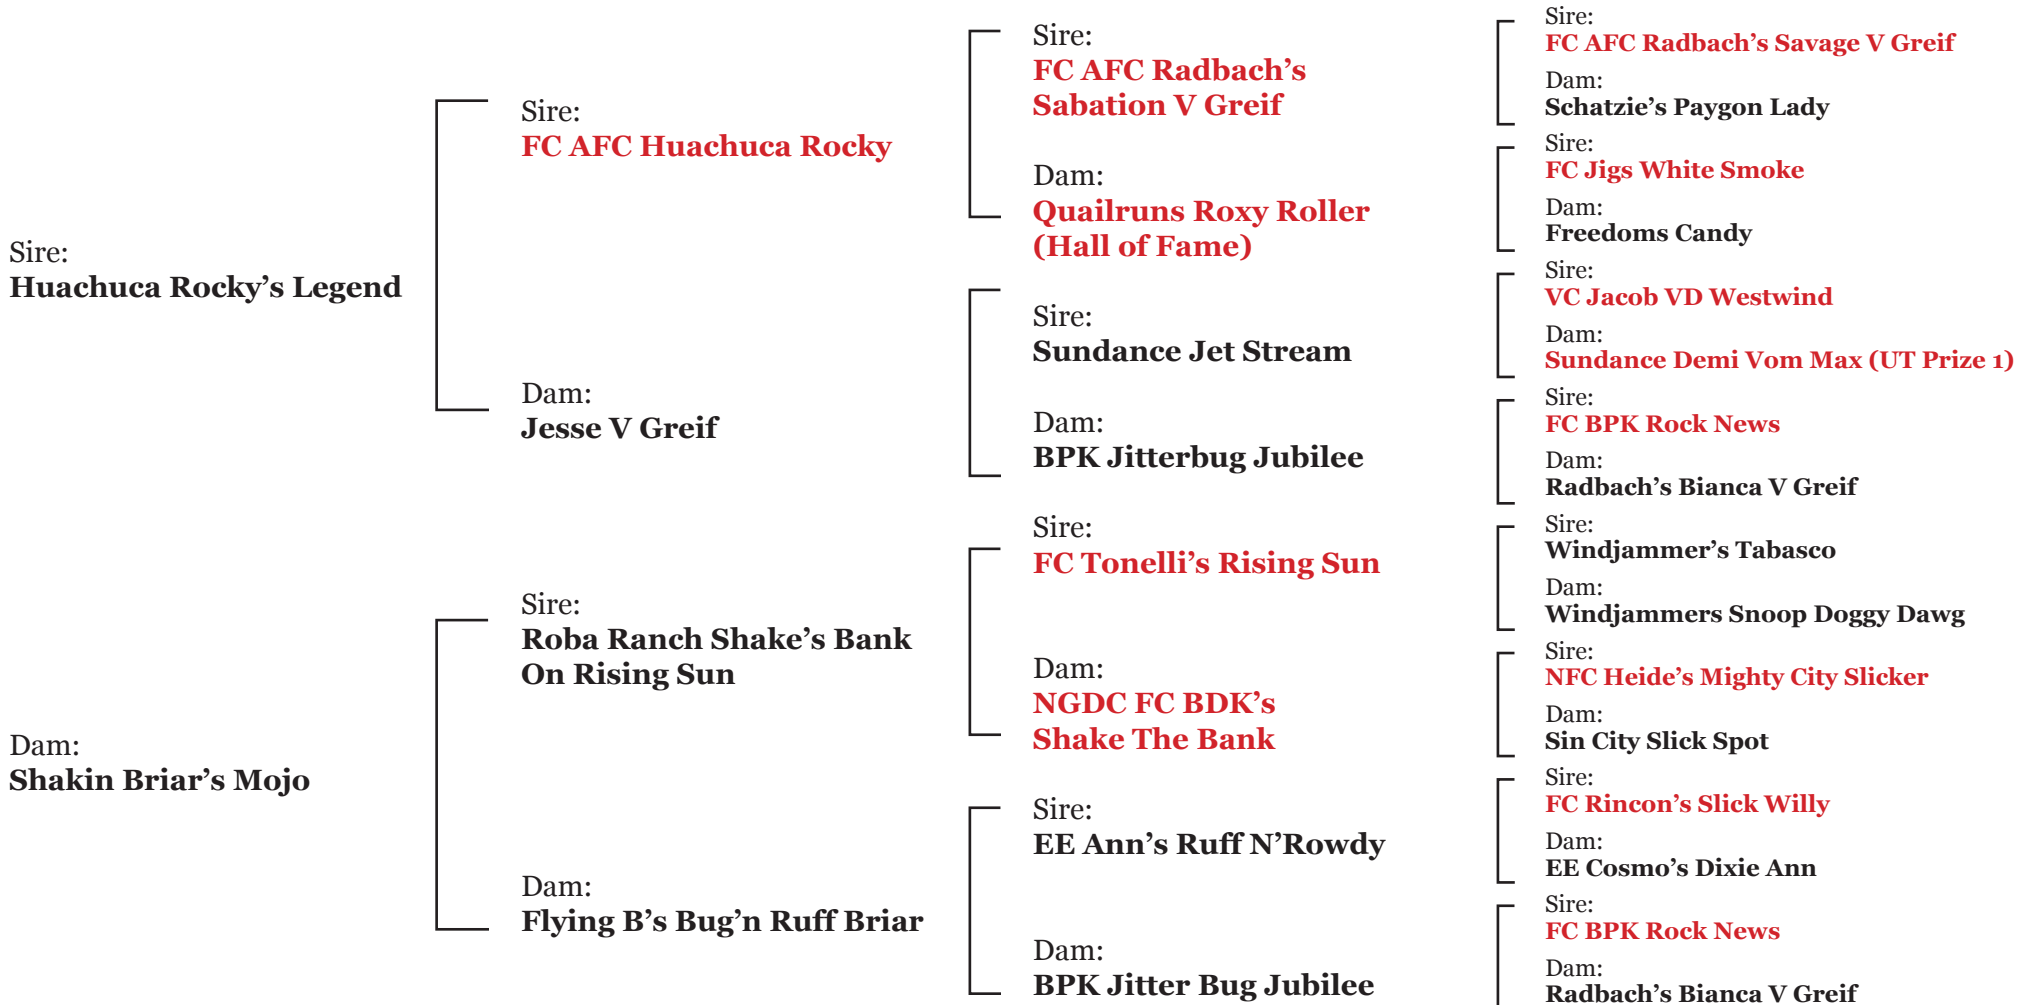

**Pedigree for: Mojo's Thunder Struck**  
**Breed - German Shorthaired Pointer**  
**D.O.B. 03/12/2011 • Sex: Female • Color: Liver**

Tim Curry  
 tim@oregonsportingdog.com

Kennel (541) 420-9393  
 www.oregonsportingdog.com